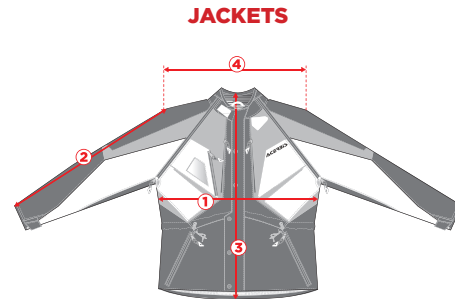

JUNIOR PANTS

SIZE EU - USA	HEIGHT	AGE	4 WAIST CIRCUMF. RELAXED	4 WAIST CIRCUMF. STRETCHED	5 INSEAM
XS - 18	115 cm.	3/4 years	49 cm.	55 cm.	40 cm.
S - 20	120 cm.	4/5 years	52 cm.	59 cm.	46 cm.
M - 22	125 cm.	5/6 years	55 cm.	63 cm.	52 cm.
L - 24	129 cm.	7/8 years	58 cm.	67 cm.	57 cm.
XL - 26	142 cm.	9/10 years	59 cm.	71 cm.	62 cm.
XXL - 28	147 cm.	11/12 years	60 cm.	75 cm.	68 cm.

JUNIOR GLOVES

SIZE	YEAR
XS	3/4
S	5/6
M	7/8
L	9/10
XL	11/12

JUNIOR BOOTS

EU SIZE	U.S. SIZE	U.K. SIZE	LENGHT
32	1	1	20 cm.
33	2	1	20,5 cm.
34	3	2	21 cm.
35	3½	2½	22 cm.
36	4	3	22,5 cm.
37	5	4	23 cm.
38	5½	4½	24 cm.