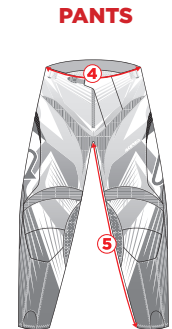

JUNIOR HELMET

SIZE	MEASURE CIRCUMFERENCE HEAD
Y/S	48/49 cm.
Y/M	50/51 cm.
L	52/53 cm.

JUNIOR JERSEY

SIZE	HEIGHT	AGE	1 CHEST MEASURES 2,5 cm. below harmhole	2 SLEEVES LENGHT	3 CENTER BACK LENGHT
XS	115 cm.	3/4 years	37 cm.	46 cm.	50 cm.
S	120 cm.	4/5 years	40 cm.	52 cm.	54 cm.
M	125 cm.	5/6 years	43 cm.	58 cm.	59 cm.
L	129 cm.	7/8 years	46 cm.	64 cm.	63 cm.
XL	142 cm.	9/10 years	49 cm.	70 cm.	67 cm.
XXL	147 cm.	11/12 years	52 cm.	76 cm.	72 cm.

JUNIOR PANTS

SIZE EU - USA	HEIGHT	AGE	4 WAIST CIRCUMF. RELAXED	4 WAIST CIRCUMF. STRETCHED	5 INSEAM
XS - 18	115 cm.	3/4 years	49 cm.	55 cm.	40 cm.
S - 20	120 cm.	4/5 years	52 cm.	59 cm.	46 cm.
M - 22	125 cm.	5/6 years	55 cm.	63 cm.	52 cm.
L - 24	129 cm.	7/8 years	58 cm.	67 cm.	57 cm.
XL - 26	142 cm.	9/10 years	59 cm.	71 cm.	62 cm.
XXL - 28	147 cm.	11/12 years	60 cm.	75 cm.	68 cm.

JUNIOR GLOVES

SIZE	YEAR
XS	3/4
S	5/6
M	7/8
L	9/10
XL	11/12

JUNIOR BOOTS

EU SIZE	U.S. SIZE	U.K. SIZE	LENGHT
32	1	1	20 cm.
33	2	1	20,5 cm.
34	3	2	21 cm.
35	3½	2½	22 cm.
36	4	3	22,5 cm.
37	5	4	23 cm.
38	5½	4½	24 cm.

SIZE CHART DUAL ROAD GEAR

DUAL ROAD JACKETS

SIZE EU - USA	1 CHEST MEASURES	2 SLEEVES LENGHT	3 CENTER BACK LENGHT		4 SHOULDER WIDTH
			SHORT JACKET	LONG JACKET	
MAN					
S-46-30	57 cm.	68 cm.	65 cm.	71 cm.	46 cm.
M-48-32	59 cm.	69 cm.	66 cm.	72 cm.	47,5 cm.
L-50-34	61 cm.	70 cm.	67 cm.	73 cm.	49 cm.
XL-52-36	63 cm.	71 cm.	68 cm.	74 cm.	51 cm.
XXL-54-38	65 cm.	72 cm.	69,5 cm.	75 cm.	52 cm.
3XL-56-40	67 cm.	73 cm.	71 cm.	76 cm.	53 cm.
LADY					
XS	49 cm.	62 cm.	59 cm.	65 cm.	41 cm.
S	51 cm.	63 cm.	61 cm.	67 cm.	42 cm.
M	53 cm.	64 cm.	63 cm.	69 cm.	43 cm.
L	55 cm.	65 cm.	65 cm.	71 cm.	44 cm.
XL	57 cm.	66 cm.	67 cm.	73 cm.	45 cm.