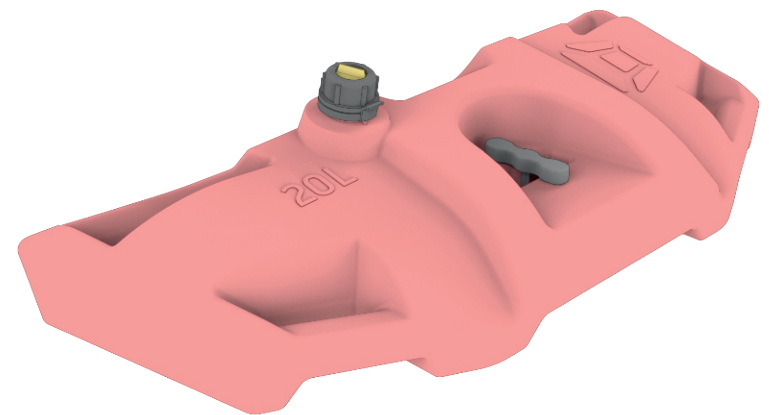

www.tsstbox.com